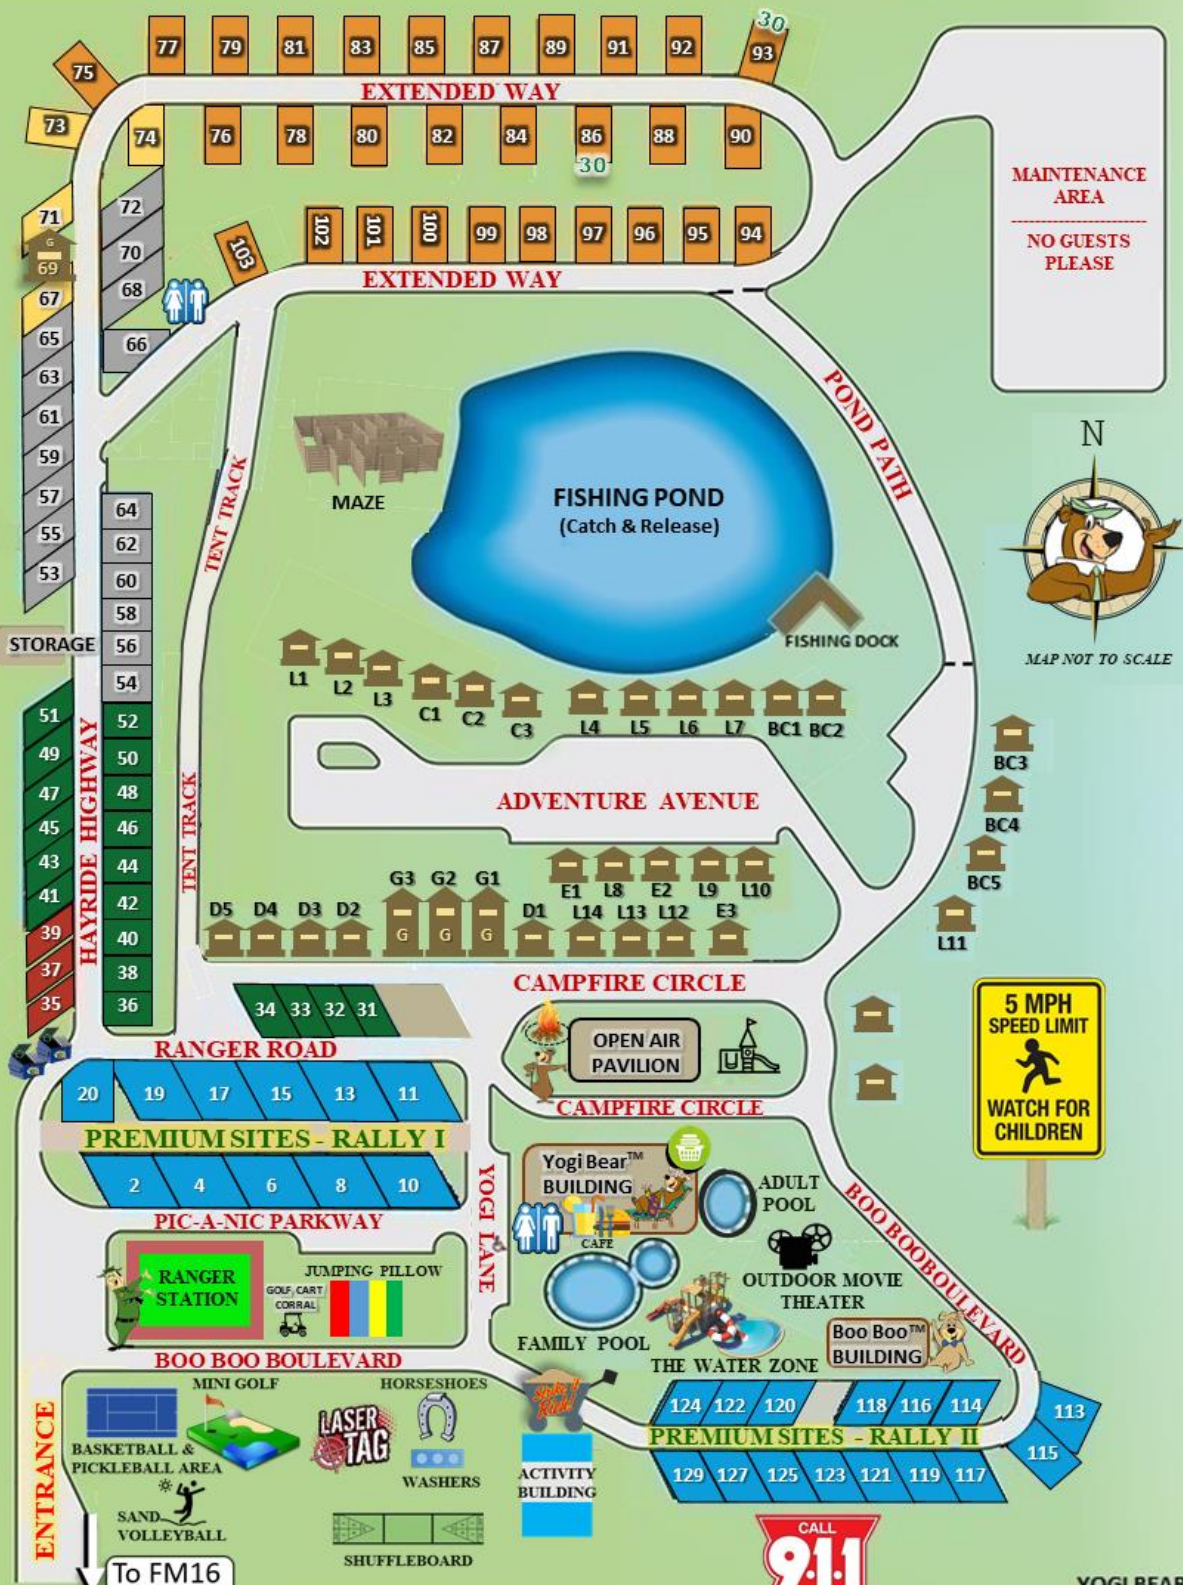

Jellystone Park™ at Whispering Pines

5583 FM 16 East Tyler, Texas 75706

903-858-2405

JellystoneatWhisperingPines.com

reservations@JellystoneatWhisperingPines.com

Where You Camp With Friends®

LEGEND

- Grand Cabins
- Lofts, Doubles, Bunks, Cabins, Efficiencies
- PLATINUM RV SITES (lighted patio, lighted site, shaded, separated, 20/30/50 amp, water/sewer, fire pit, BBQ grill, picnic table)
- PREMIUM RV SITES (lighted covered patio, 20/30/50 amp/ water/sewer, 2x size of Economy sites, fire pit, BBQ grill, picnic table)
- ECONOMY RV SITES (20/30/50 amp/water/sewer)
- EXTENDED Stay Full Hookups (water/sewer/electric)
- Water & Electric Only (30/50 amp)
- PARK USE SITES
- POOLSIDE CAFÉ
- RESTROOMS
- COIN-OP LAUNDRY
- DUMPSTER AREA
- PLAYGROUND AREA
- COMMUNITY FIRE PIT
- WHISPERING PINES MINING CO.

Your Site # _____